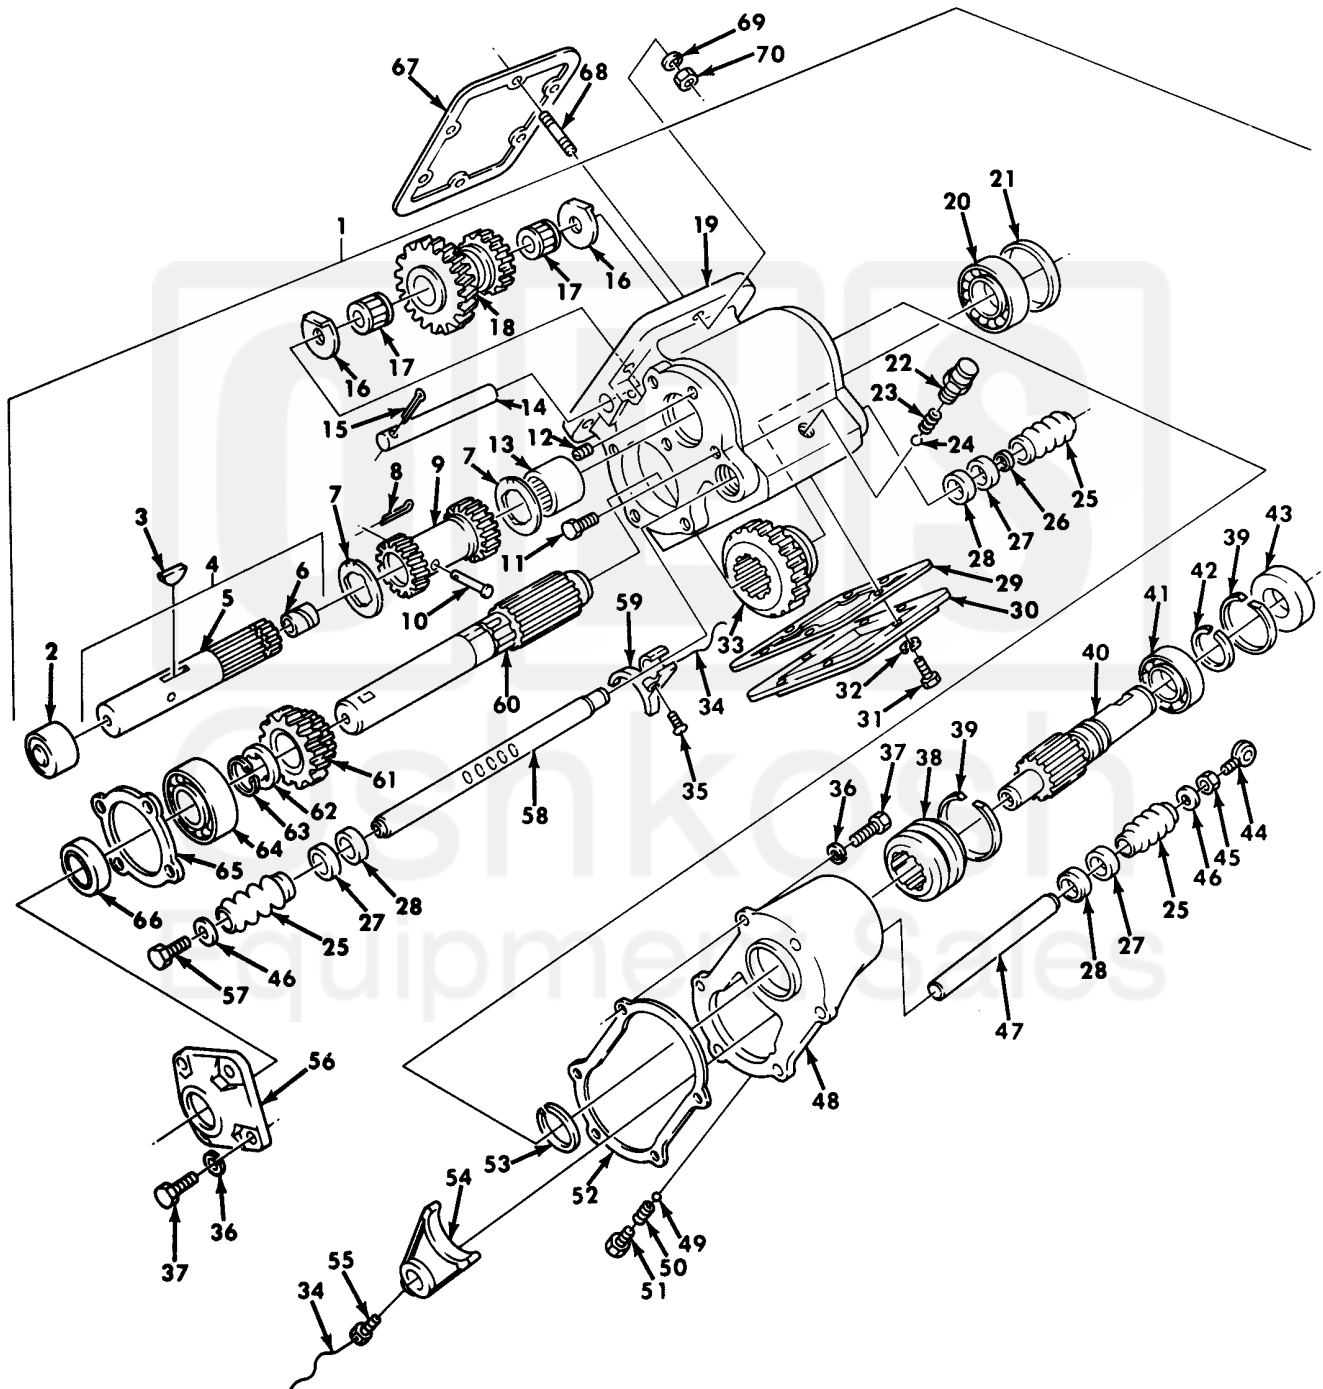

UNIT, DIRECT SUPPORT, AND GENERAL SUPPORT MAINTENANCE
REPAIR PARTS AND SPECIAL TOOLS LIST
TRUCK, 5-TON, 6X6, M809 SERIES TRUCKS (DIESEL)

Figure 418. Transmission Power Takeoff Assembly and Mounting Hardware.

UNIT, DIRECT SUPPORT, AND GENERAL SUPPORT MAINTENANCE
REPAIR PARTS AND SPECIAL TOOLS LIST
TRUCK, 5-TON, 6X6, M809 SERIES TRUCKS (DIESEL)

Figure 419. Transmission Power Takeoff Assembly and Mounting Hardware.